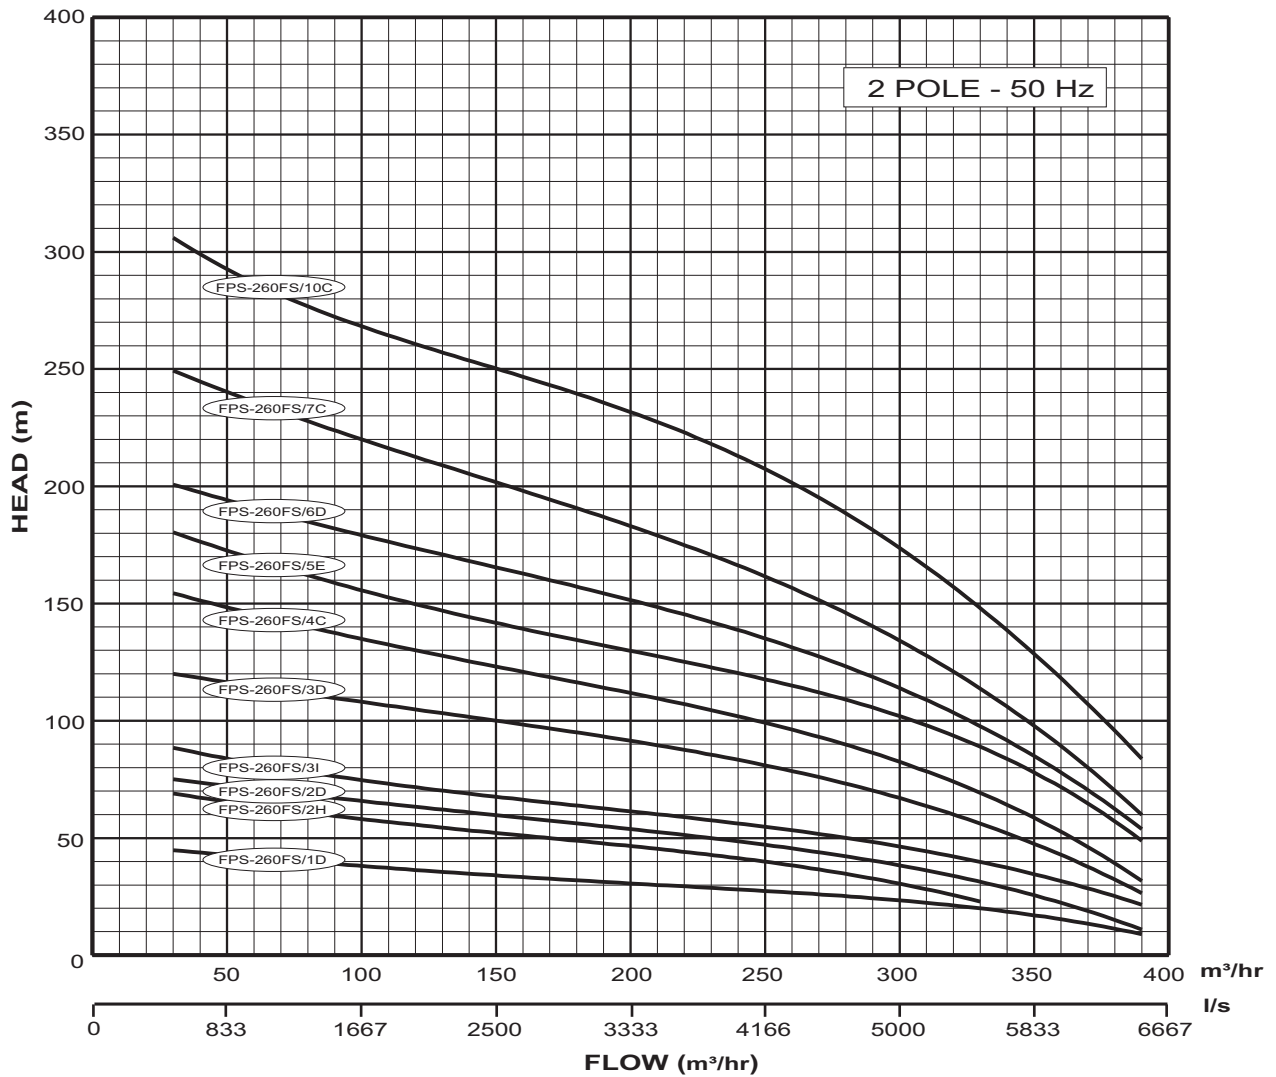

AVERAGE PERFORMANCE CURVE

260FS

DATE 10/10/2011

PERFORMANCE CURVE NO - FPS-260FS