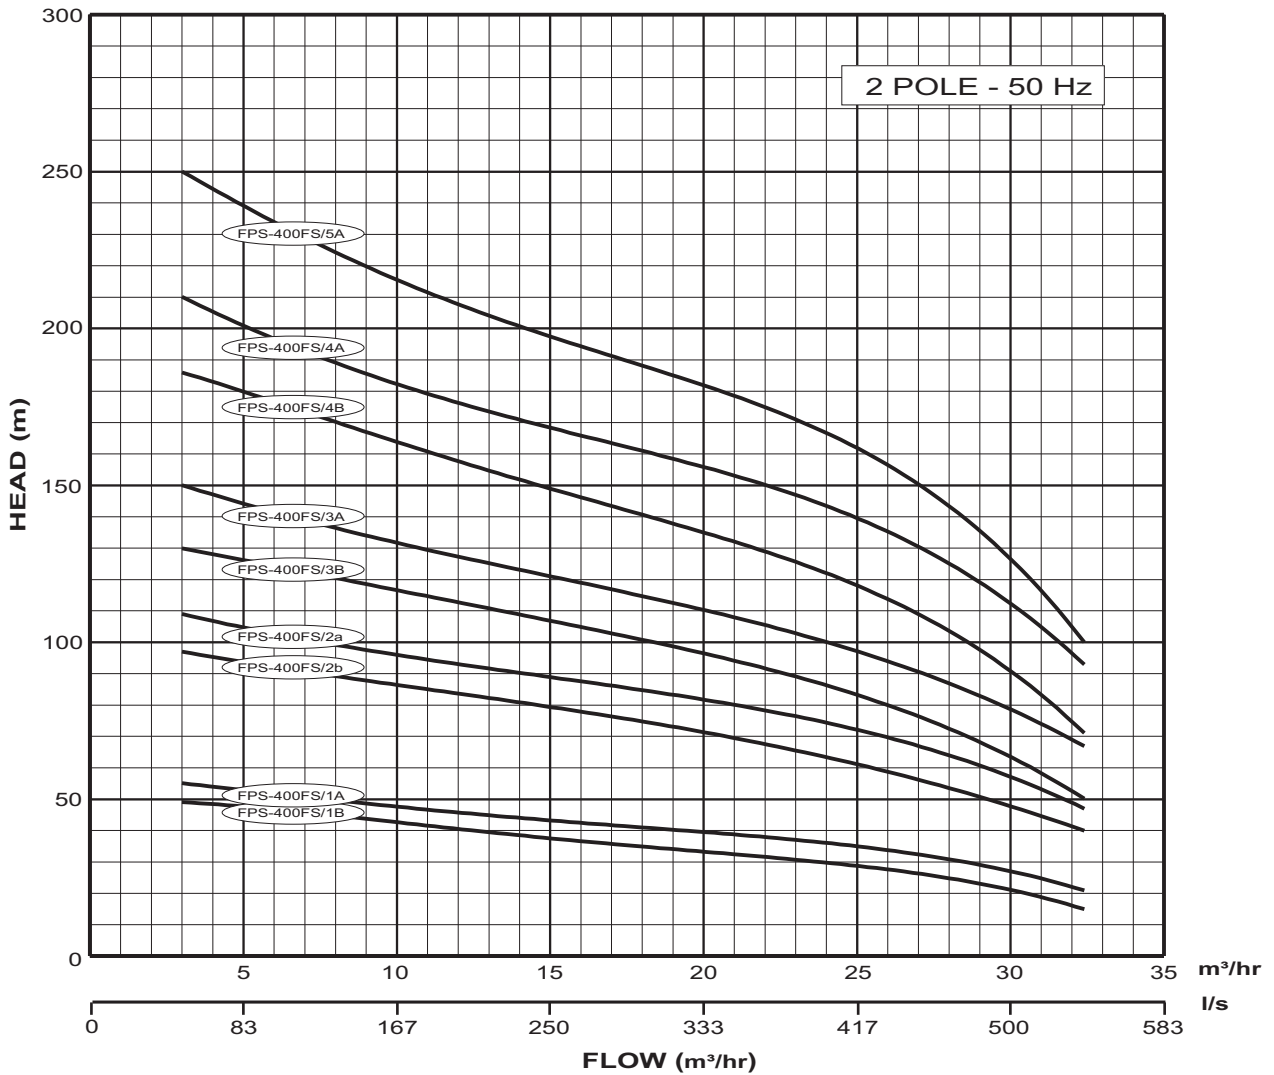

AVERAGE PERFORMANCE CURVE

400FS

DATE 10/10/2011

PERFORMANCE CURVE NO - FPS-400FS