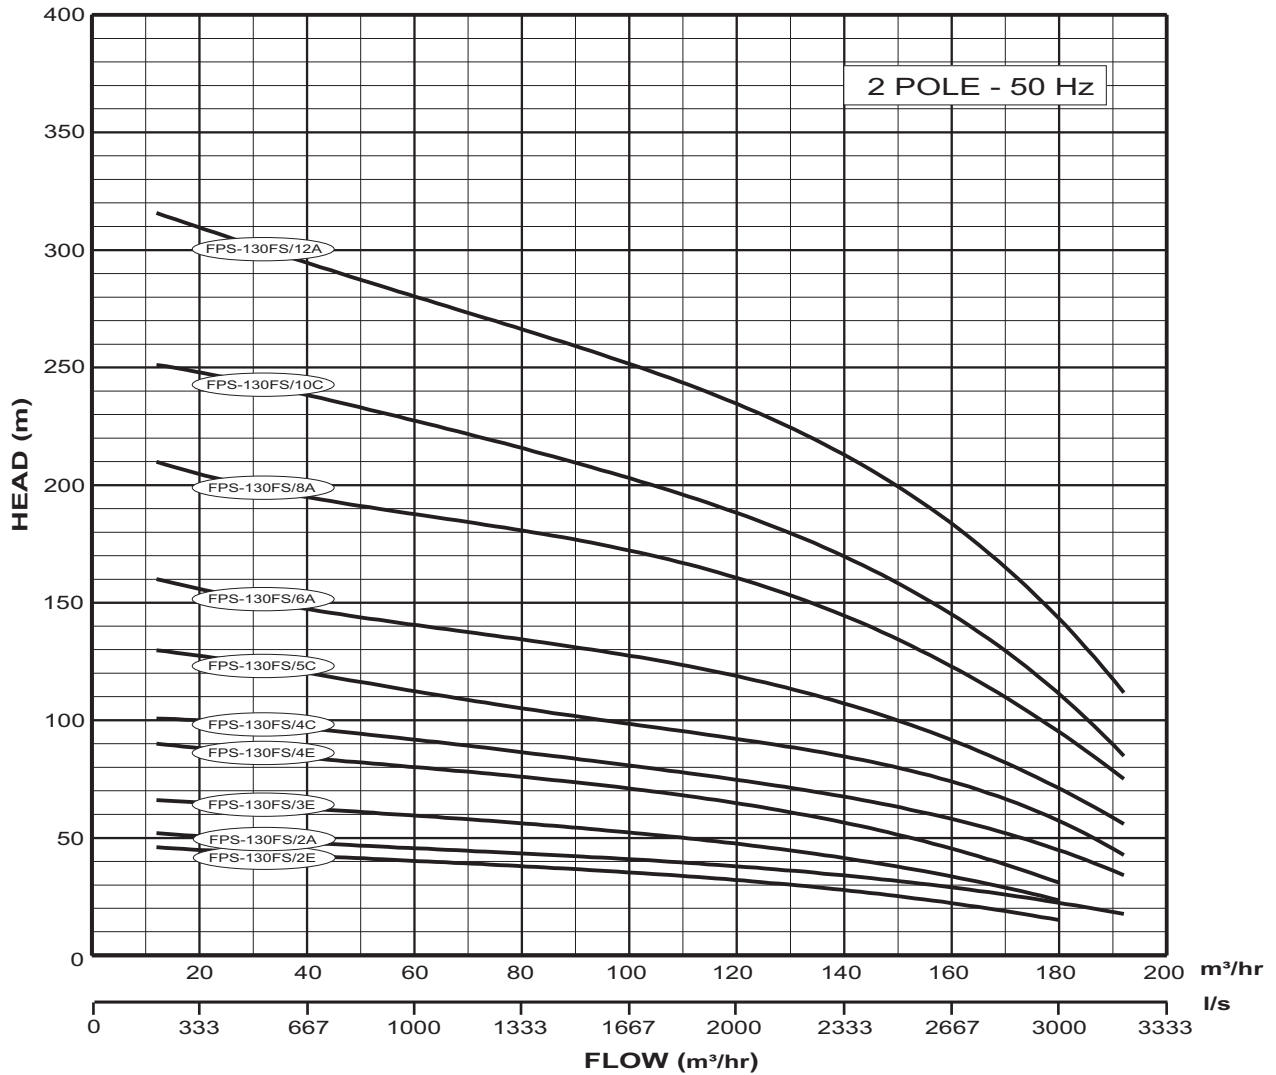

AVERAGE PERFORMANCE CURVE

130FS

DATE 10/10/2011

PERFORMANCE CURVE NO - FPS-130FS