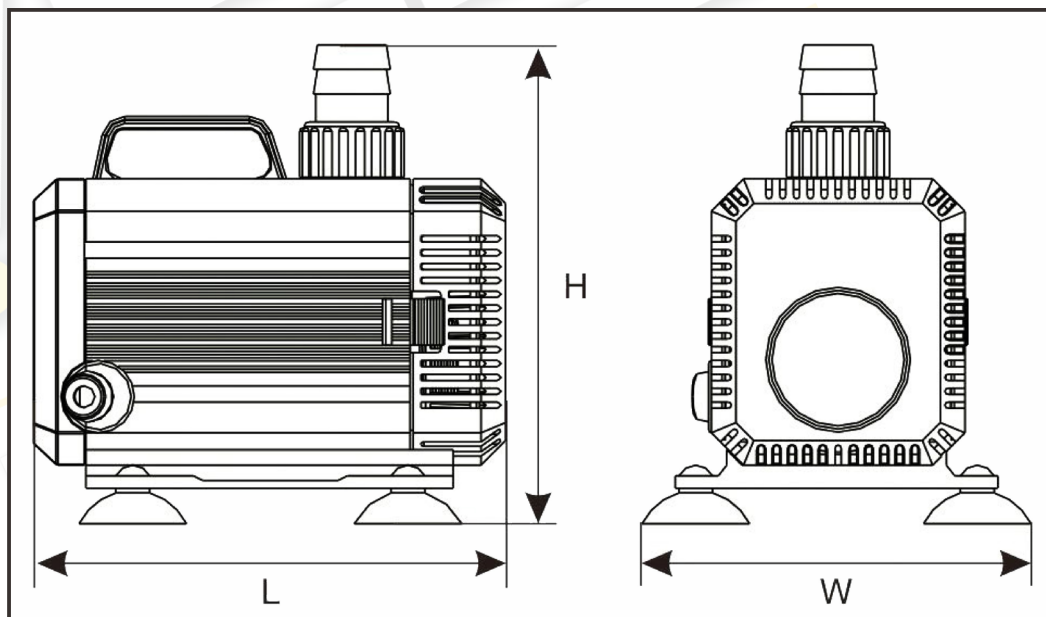

Performance curves

Diagram

Dimensions

MODEL	WEIGHT	L	W	H
JHQ-2500	1.2kg	153mm	105mm	135mm