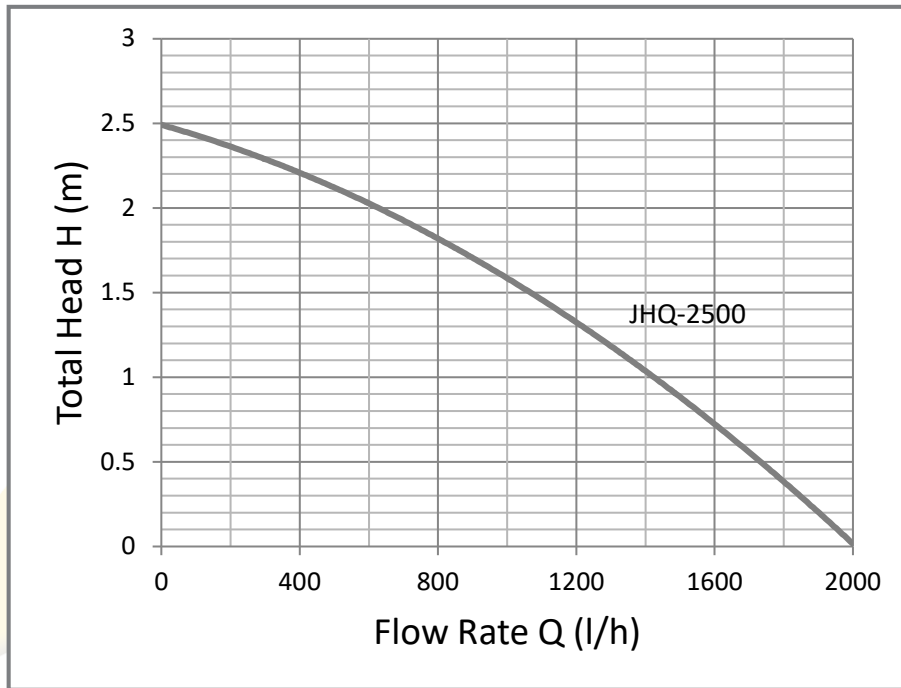

Performance curves

Diagram

Dimensions

MODEL	WEIGHT	L	W	H
JHQ-2500	1.2kg	153mm	105mm	135mm