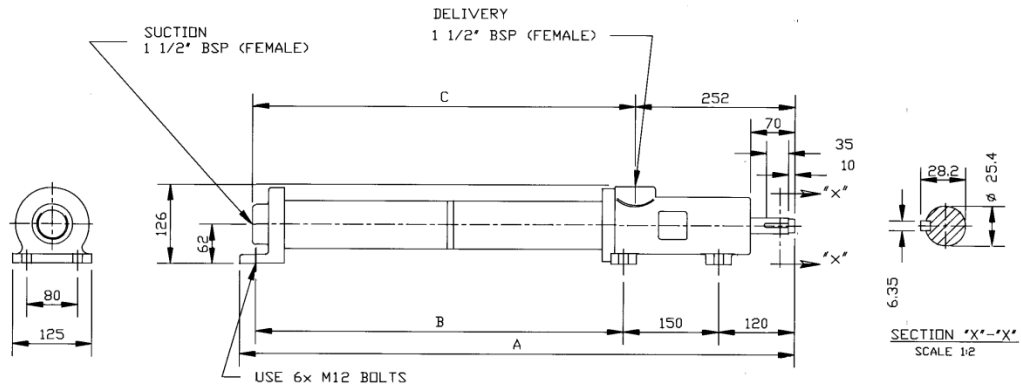

DIMENSION SHEET  
ORBIT PP

0102, 0201,  
0202

ROTATION  
ANTI CLOCKWISE LOOKING  
ONTO THE SHAFT END OF  
THE PUMP.

PUMP	A'	B'	C'
0102	950	632	680
0201	872	554	602
0202	1030	712	760

DATA SHEET : 1849

MANUFACTURED BY  Franklin Electric