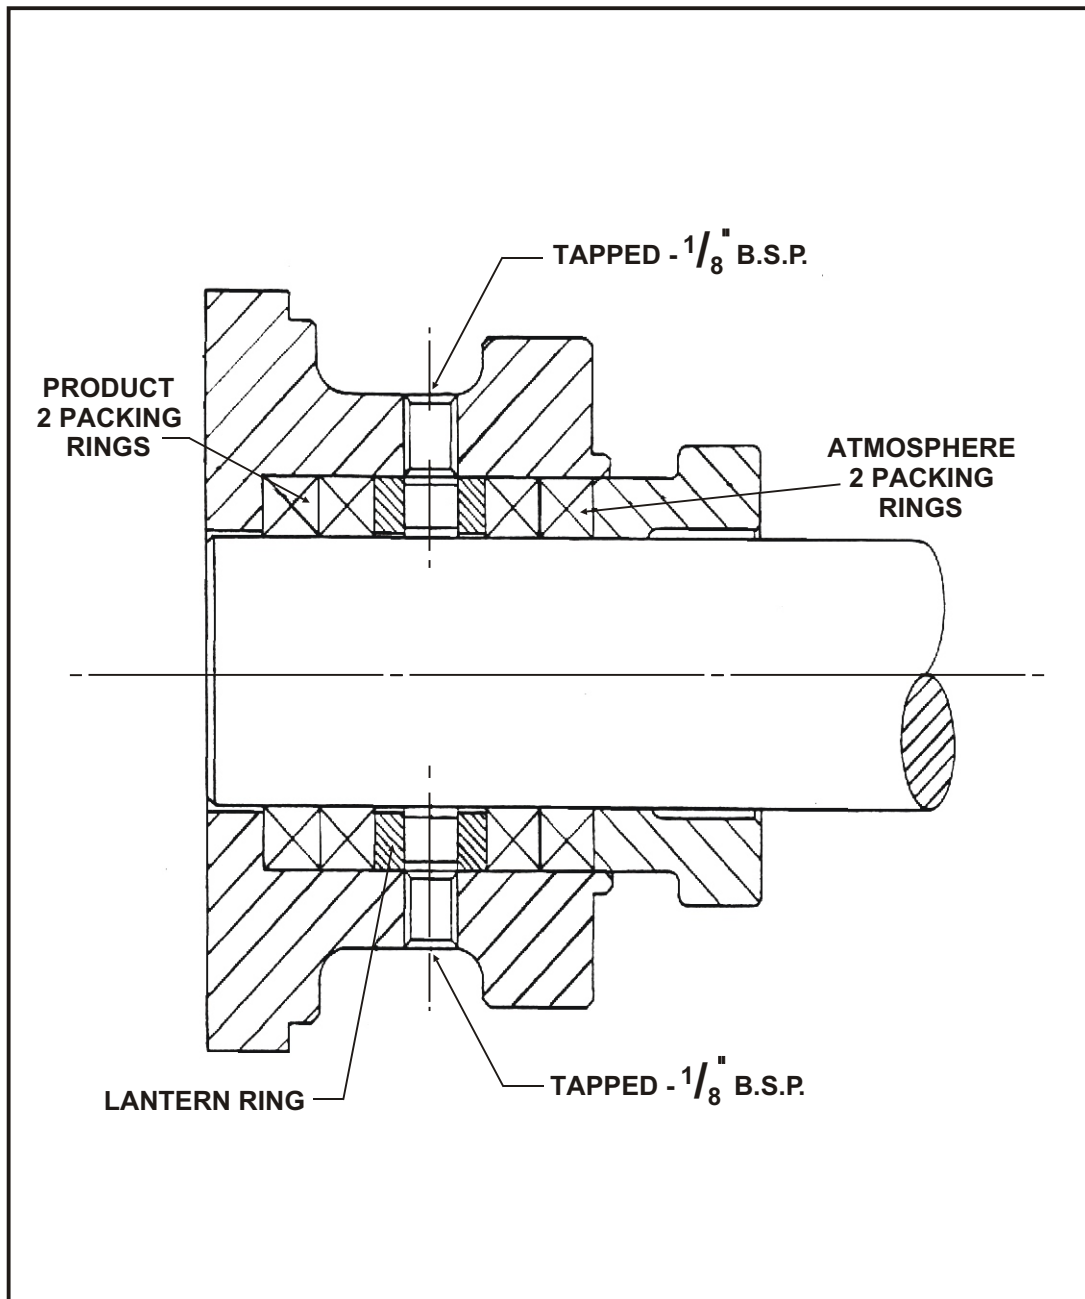

LANTERN RING DETAILS
(FITTED)

HD RANGE

DATE: 01/06/06

DATA SHEET. D134