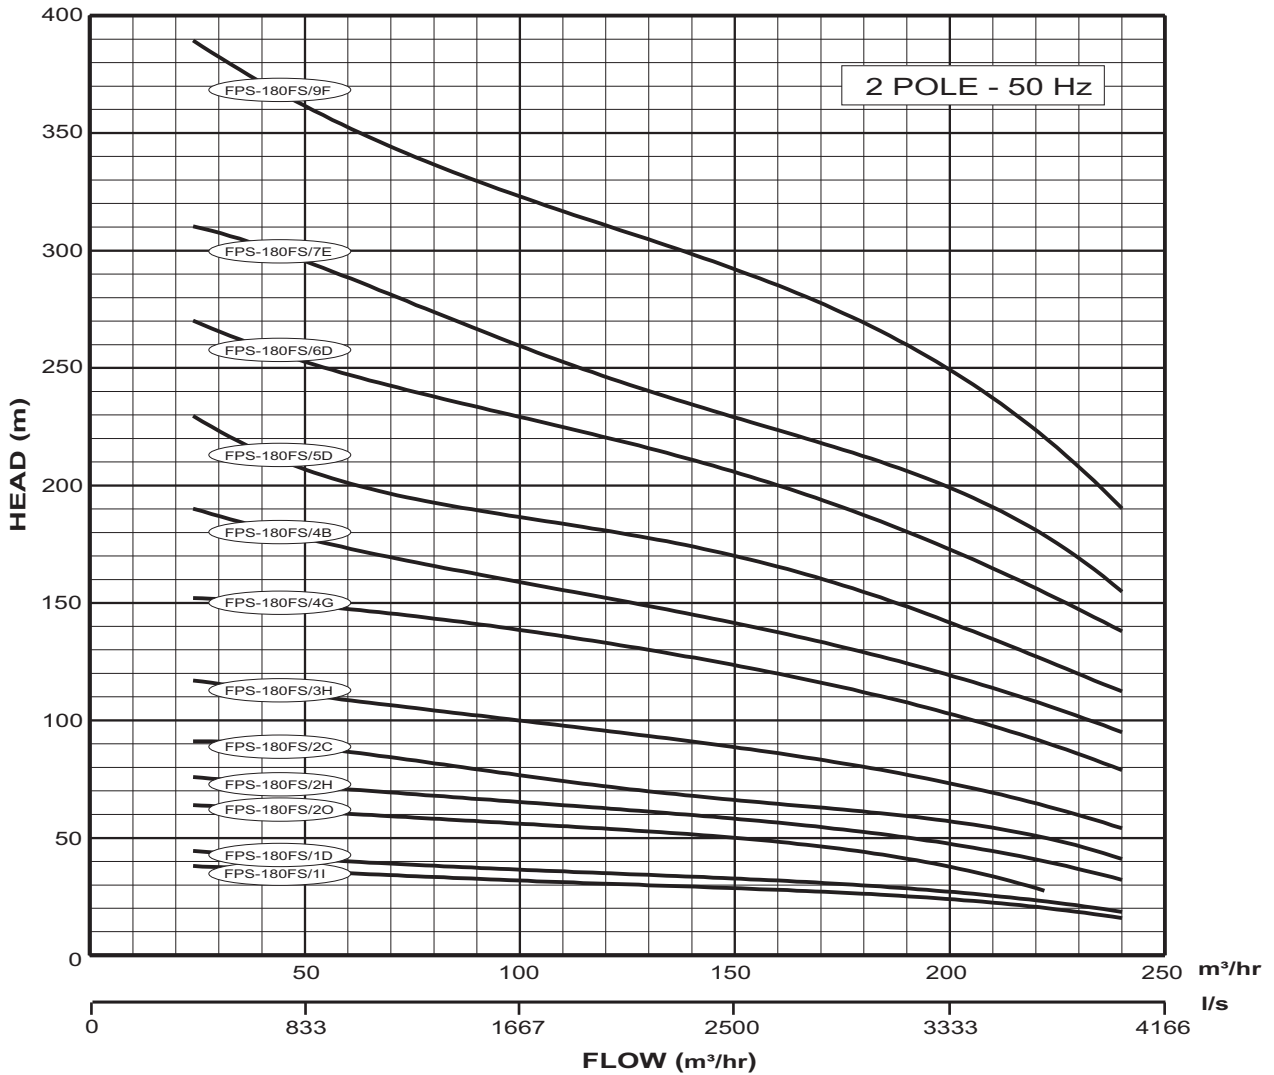

AVERAGE PERFORMANCE CURVE

180FS

DATE 10/10/2011

PERFORMANCE CURVE NO - FPS-180FS