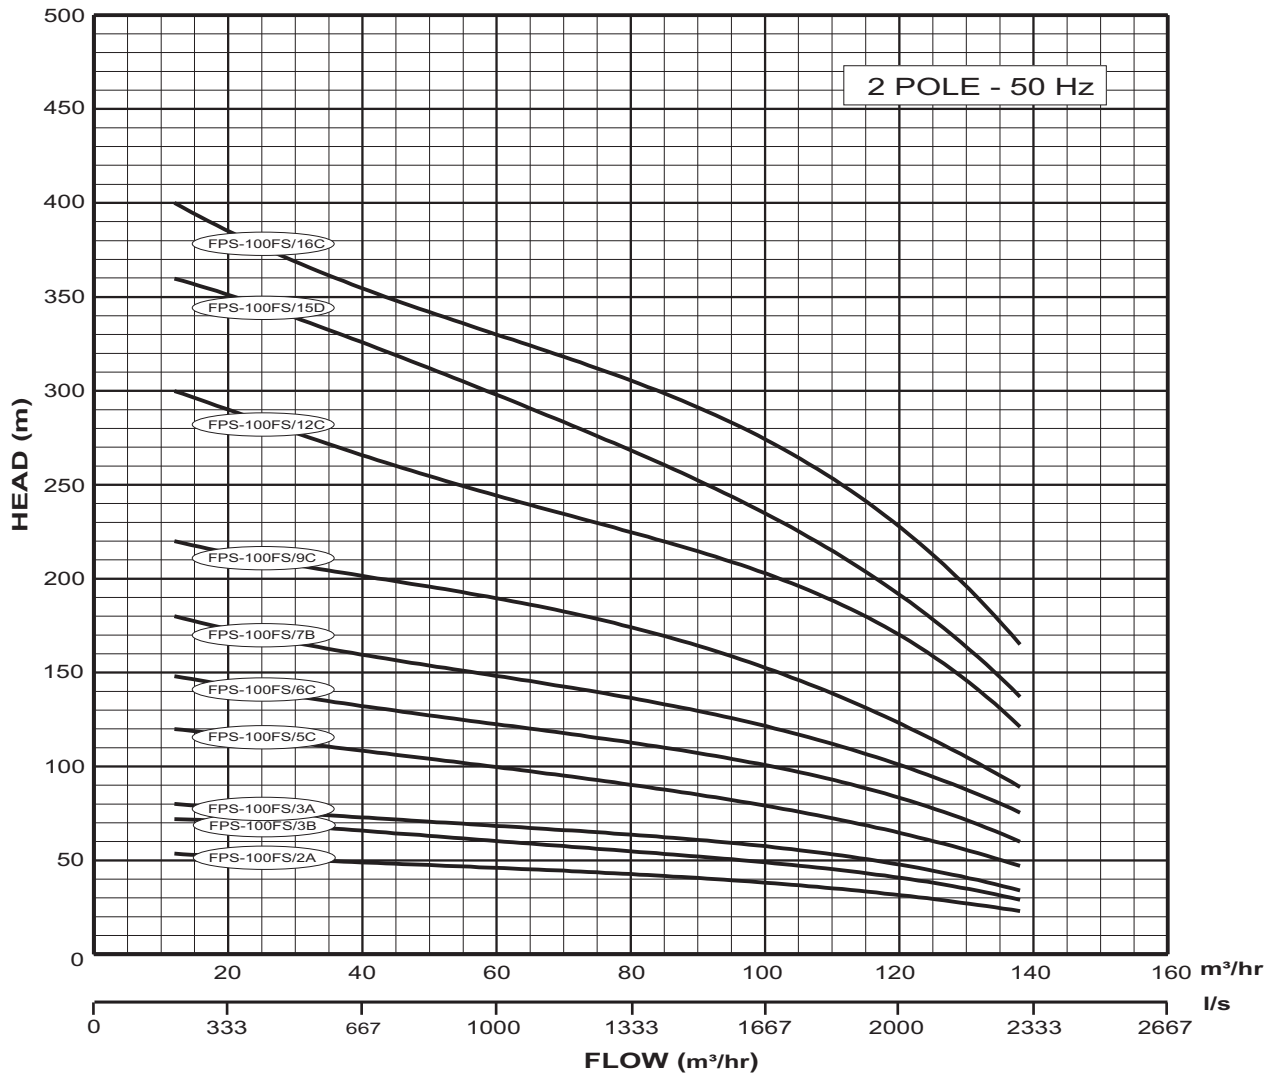

AVERAGE PERFORMANCE CURVE

100FS

DATE 10/10/2011

PERFORMANCE CURVE NO - FPS-100FS