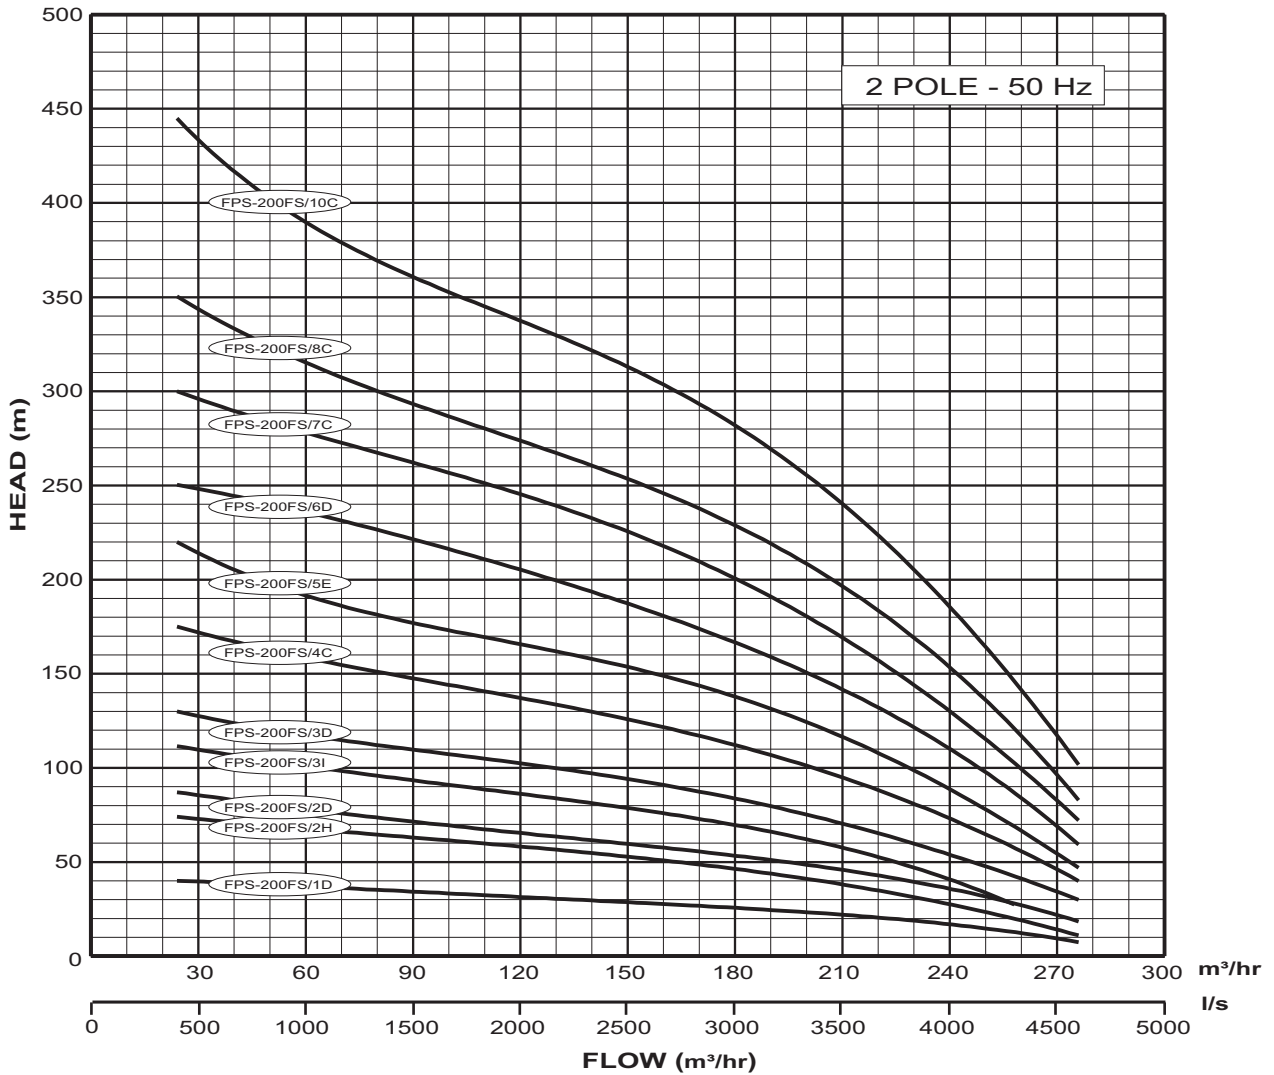

AVERAGE PERFORMANCE CURVE

200FS

DATE 10/10/2011

PERFORMANCE CURVE NO - FPS-200FS