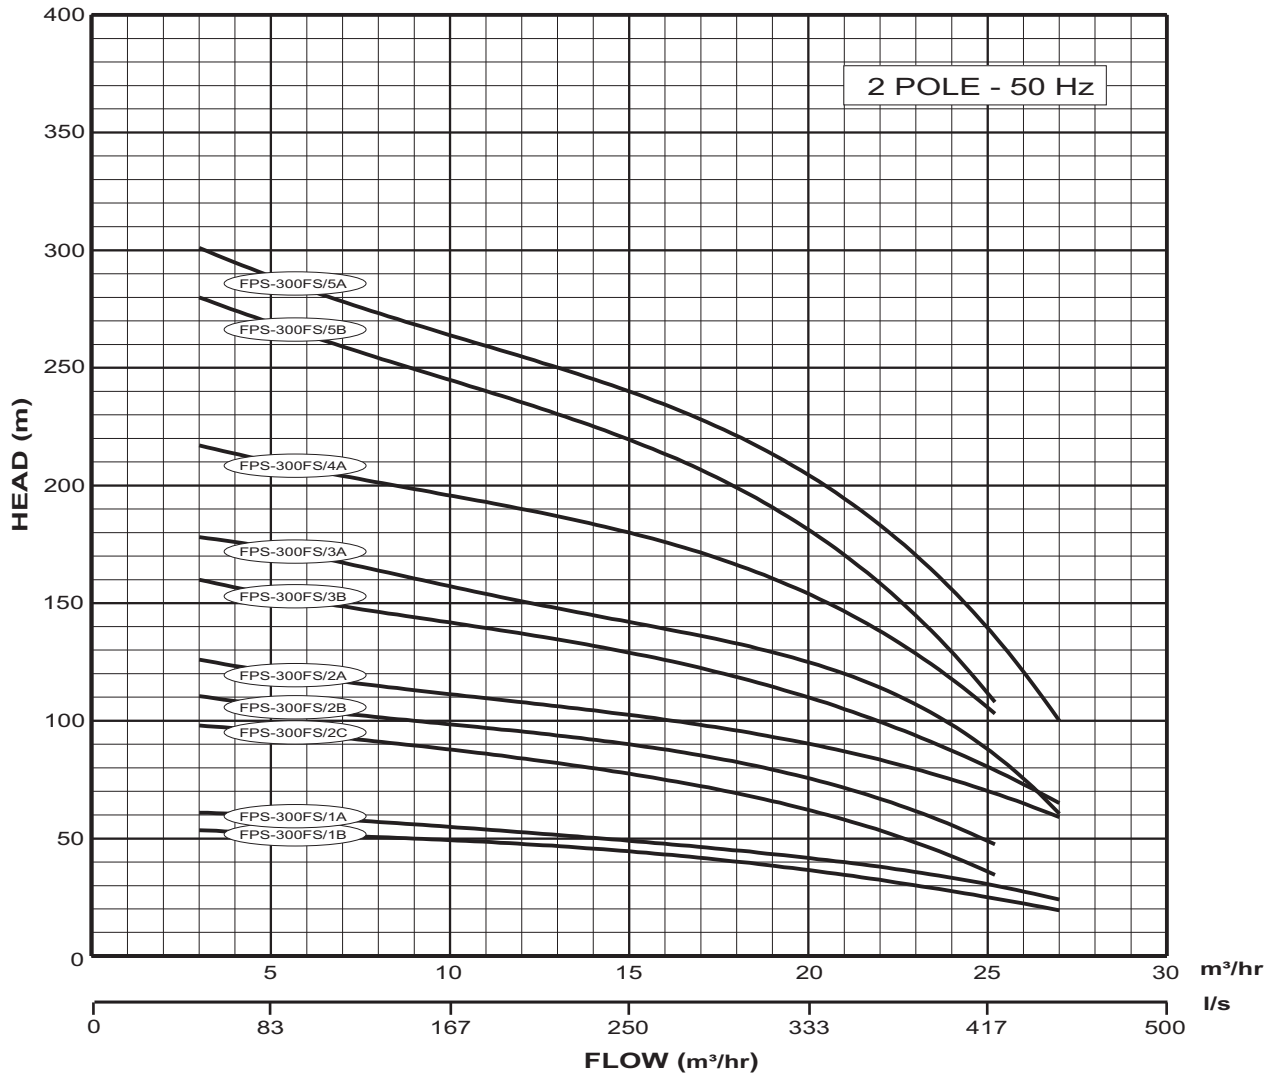

AVERAGE PERFORMANCE CURVE

300FS

DATE 10/10/2011

PERFORMANCE CURVE NO - FPS-300FS